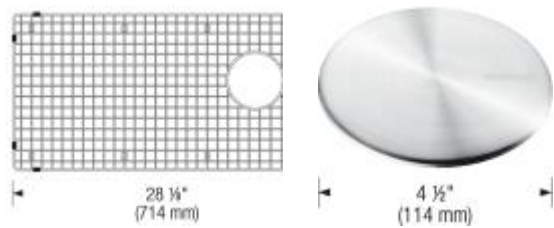

Stainless Steel Sink Grid
406495

3 1/2" CapFlow strainer cover
Stainless steel (fits all BLANCO
strainers)
517666

100 Corporation Drive, Brampton, ON L6S 6B5 Tel: 905 494 2400
Toll Free: 1877 425 2626 Fax: 905 494 2425 Toll Free: 1877 825 2626
➤ www.blancocanada.com/en